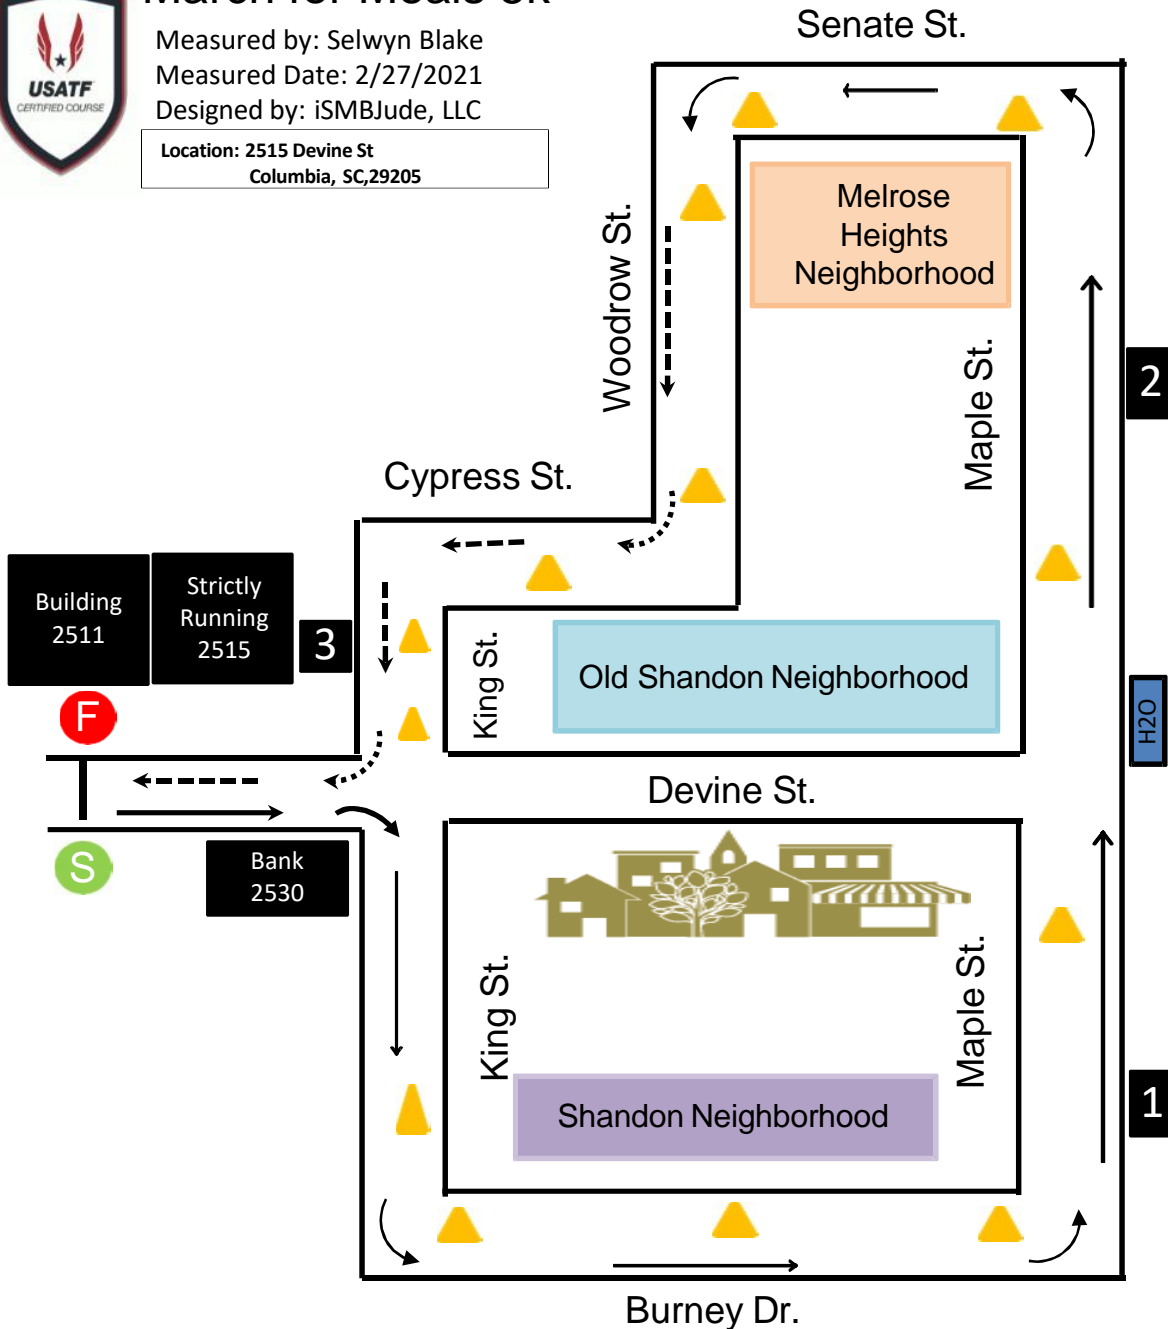

March for Meals 5k

Measured by: Selwyn Blake
Measured Date: 2/27/2021
Designed by: iSMBJude, LLC

Location: 2515 Devine St
Columbia, SC, 29205

Elevation
Start: 260ft
Finish: 276ft
Highest: 305ft
Lowest: 276ft

- List of Measured Points**
- S: S side, Inline with 2511 Devine St. Front Door
 - 1 m: E side, Maple and Monroe St.
 - 2 m: E side, 32'9" N of 1306 Maple St. Front Door
 - 3 m: W side, Inline 721 King St. Front Door
 - F: N side, Inline with 2511 Devine St. Front Door

- NOTES & RESTRICTIONS**
1. Not to Scale
 2. Not all cross streets are illustrated
 3. Except where otherwise noted course has been measured on the shortest possible route using full width of the road to within 18" of curbs and other defined edges.
 4. Cone =
 5. Water =
 6. Finish Line Path =

Start/Finish Detail