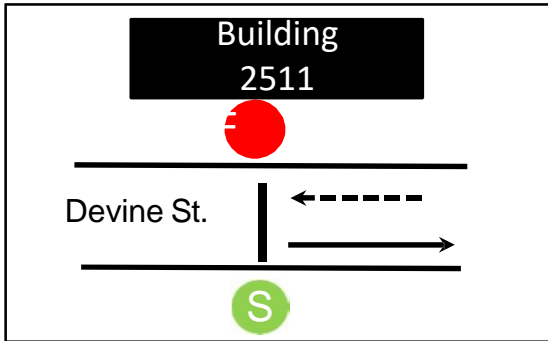

March for Meals 5k

Measured by: Selwyn Blake
Measured Date: 2/27/2021
Designed by: iSMBJude, LLC

Location: 2515 Devine St
Columbia, SC, 29205

Elevation
Start: 260ft
Finish: 276ft
Highest: 305ft
Lowest: 276ft

- List of Measured Points**
- S: S side, Inline with 2511 Devine St. Front Door
 - 1 m: E side, Maple and Monroe St.
 - 2 m: E side, 32'9" N of 1306 Maple St. Front Door
 - 3 m: W side, Inline 721 King St. Front Door
 - F: N side, Inline with 2511 Devine St. Front Door

- NOTES & RESTRICTIONS**
1. Not to Scale
 2. Not all cross streets are illustrated
 3. Except where otherwise noted course has been measured on the shortest possible route using full width of the road to within 18" of curbs and other defined edges.
 4. Cone =
 5. Water =
 6. Finish Line Path =