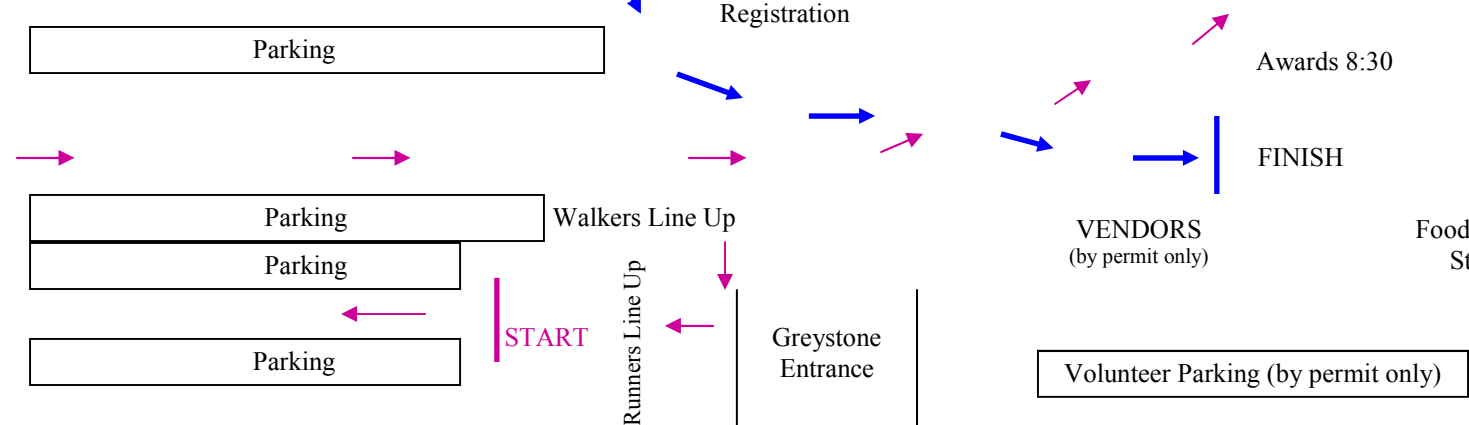

1. **Presentations***
2. **Penguin Feeding**
     11:00 & 3:30
     Inside: Elephant at Penguin Exhibit
   - **Garilla**
     11:30
     Inside: Garilla, Ape Canyon
   - **Aquarium Diving Demonstration**
     12:30
     Inside: aquarium at Indo-Pacific Coral Reef Tank
   - **Amazing Animals Show**
     1:50
     Stage located by Icehouse
3. *Presentations are subject to change.

1. **Attractions***
2. **Ride the Spots & Stripes Railroad**
     10am-5:00pm
   - **Ride the Endangered Species Carousel**
     9am-4:00pm
   - **Feed the Giraffes at Giraffe Overlook**
     10am-5:00pm
   - **Ride the Ponies at Riverbanks Farm**
     10am-5pm
   - **Feed the Lorikeets at Koala Knockabout**
     9:30am-4:30pm
   - **Feed the Goats at Riverbanks Farm**
     9am-5:00pm
   - **Feed the Koi outside the Birdhouse**
     9am-5:00pm
   - **Adventure Tours**
     Go behind the scenes and trail some of Riverbanks' animals up close. Times may vary.
   - **3-D Adventure Theater**
     Don't miss the newest 15 minute 3-D film. Shows run daily on the full hour.
   - **Wild Adventures Climbing Wall**
     10am-4:00pm
3. *Attraction dates and times may vary and are subject to early closing due to weather.

IT IS THE MISSION OF RIVERBANKS ZOO & GARDEN TO FOSTER APPRECIATION AND CONCERN FOR ALL LIVING THINGS.

March for Meals Walkers Course

All walkers follow the runners (*fuschia* arrows) from **Start** into Riverbanks Zoo.

Fun Walk: follow *fuschia* arrows through Riverbanks Zoo. On map, exit arrows turn to *blue* (main Zoo entrance) to **Finish**.

3.1 Competitive Walk: Continue on route, for 2 additional laps (3 laps total) and then follow *blue* arrows to **Finish**.

Walkers receive stickers for each lap they complete so finish line monitors will know who is competing for awards.

Note: Strollers permitted for walkers on walkers course; however, please allow room for competitive walkers to pass.

Volunteer monitors are located throughout the course.

Race results posted at www.seniorresourcesinc.org

Senior Resources

NO RUNNING allowed on walkers course. Failure to comply with these restrictions will result in elimination for award consideration.